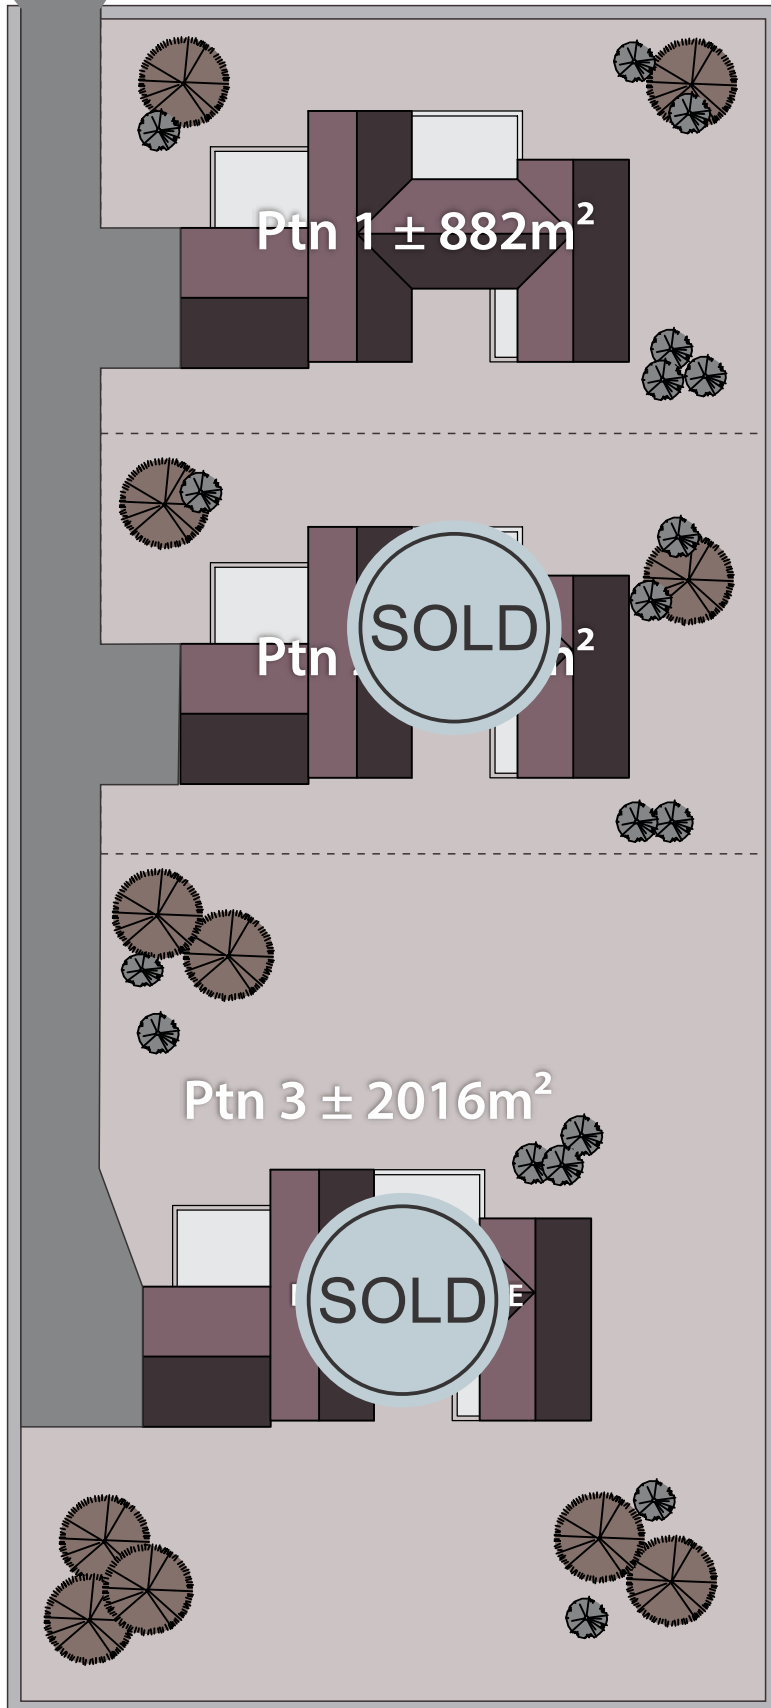

Green Street

Ptn 1 ± 882m²

Ptn 2 ± 882m²

Ptn 3 ± 2016m²

Ptn 1-3 of Erf 2144
Bryanston - 4015m²

22 Green Street
Bryanston

Site Plan